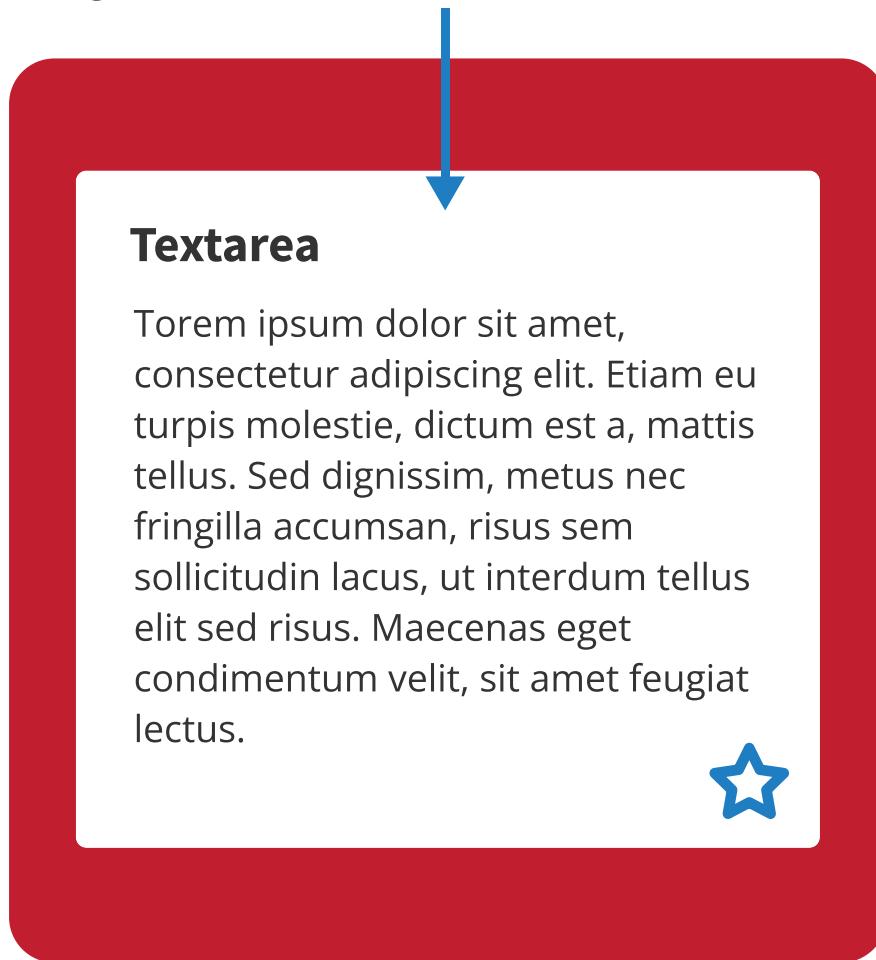

## Textarea

Torem ipsum dolor sit amet, consectetur adipiscing elit. Etiam eu turpis molestie, dictum est a, mattis tellus. Sed dignissim, metus nec fringilla accumsan, risus sem sollicitudin lacus, ut interdum tellus elit sed risus. Maecenas eget **condimentumvelitsit** amet feugiat lectus. Torem ipsum dolor sit amet, consectetur adipiscing elit. Etiam eu turpis molestie, dictum est a, mattis tellus.

→ **Link**

→ **Link**

example for use

---

## Logo dimensions

This information is intended for the use of the logos in the various sliders on the website and serves as a format template. All logos should have the same sizing throughout the whole site to keep a uniform and consistent design. To allow this the Logo has to be in the area of the max. width and max. height.

## Additional design elements

Utilize white text boxes with the primary grey font for textual content and contributions when the background color differs from white.

example for use

Utilize a subtle grey (#333333, 5%) text box for the search bar and position the search icon on the left-hand side.